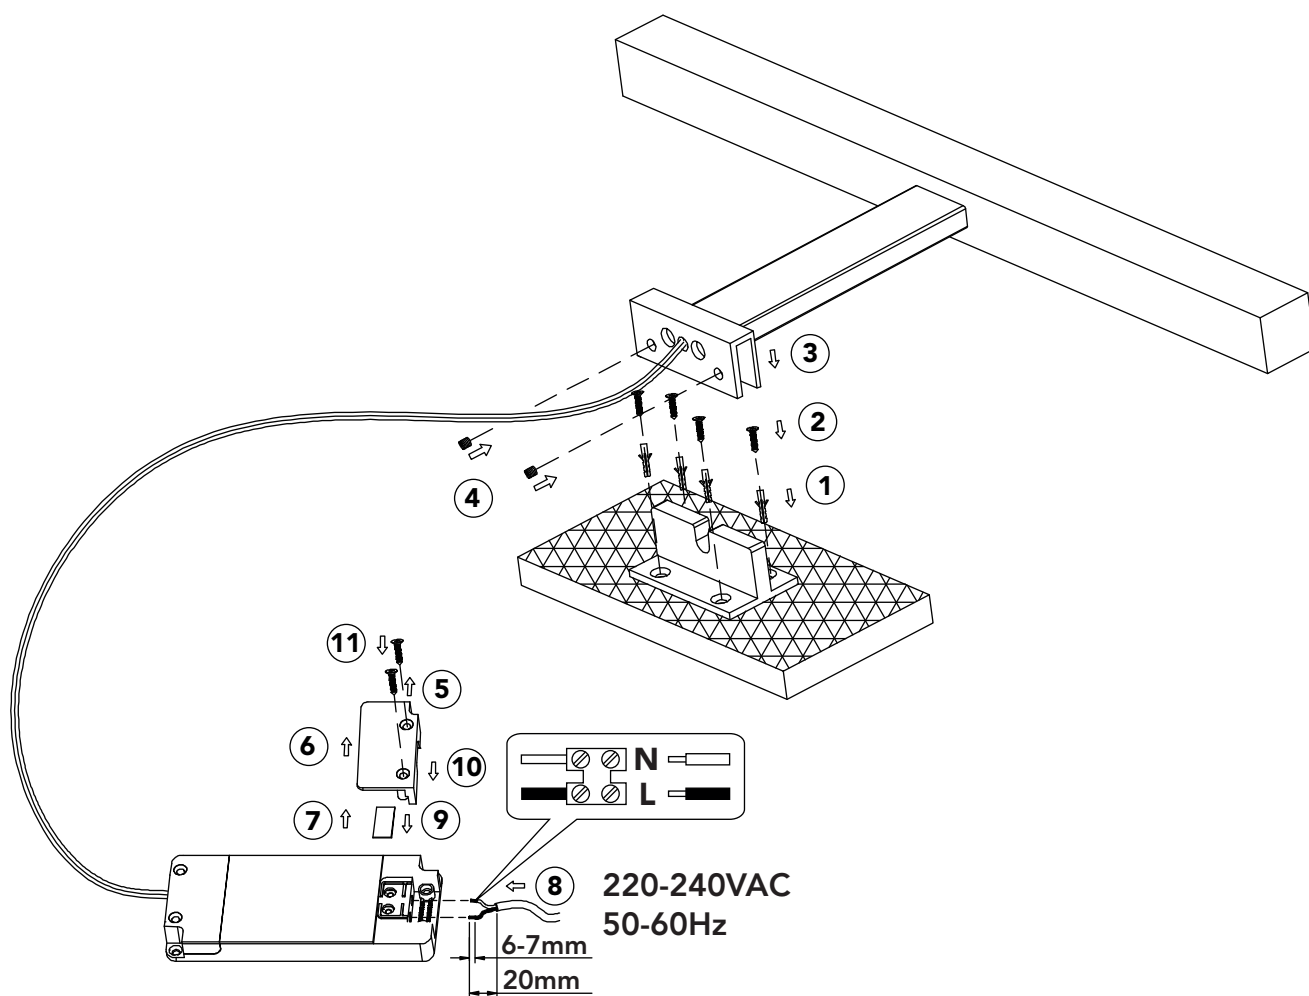

LJUS 38/C1 GO

MANUAL

bathlife®
OF SWEDEN

Copyright ©2021 Bygghemma Sverige AB. Original content rights reserved. All product names, logos, and brands are property of their respective owners.

Information contained within this document was considered accurate at the time of publication, but may be subject to revision.