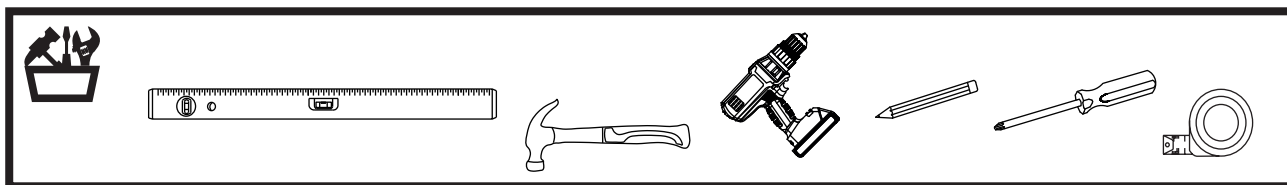

LJUS 38/C1 GO

MANUAL

bathlife®
OF SWEDEN

Copyright ©2021 Bygghemma Sverige AB. Original content rights reserved. All product names, logos, and brands are property of their respective owners.

Information contained within this document was considered accurate at the time of publication, but may be subject to revision.