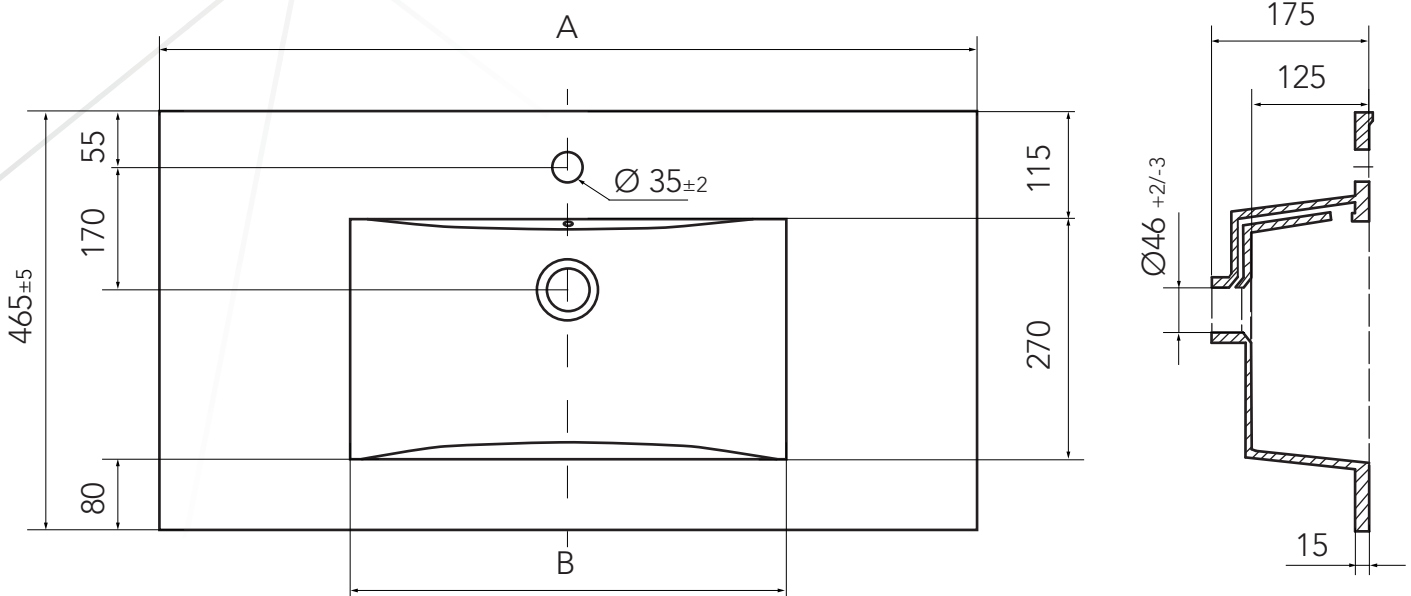

600, 800, 1000

	A	B
600	610 ±6	425
800	810 ±6	465
1000	1010 +10/-6	495

[mm] general tolerance: ±5

customerservice@bathlife.se
bathlife.se

2022-09-15

bathlife®