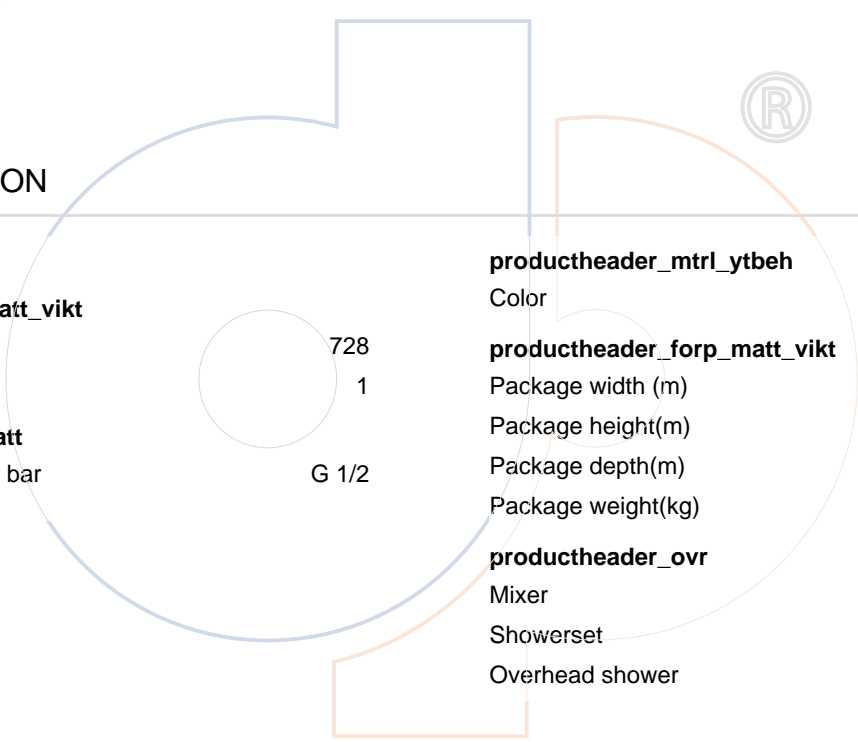

bathlife®

pdf.articlenumber 40897783

PDF.SPECIFICATION

productheader_atr_nr

productheader_prod_matt_vikt

Height (mm)

Net weight (kg)

productheader_ansi_matt

Connection mixer/shower bar (inch)

productheader_mtrl_ytbeh

Color

Brass

productheader_forp_matt_vikt

Package width (m)

0,145

Package height(m)

0,075

Package depth(m)

0,610

Package weight(kg)

1,200

productheader_ovr

Mixer

No

Showerset

Yes

Overhead shower

No

DynamicPDF