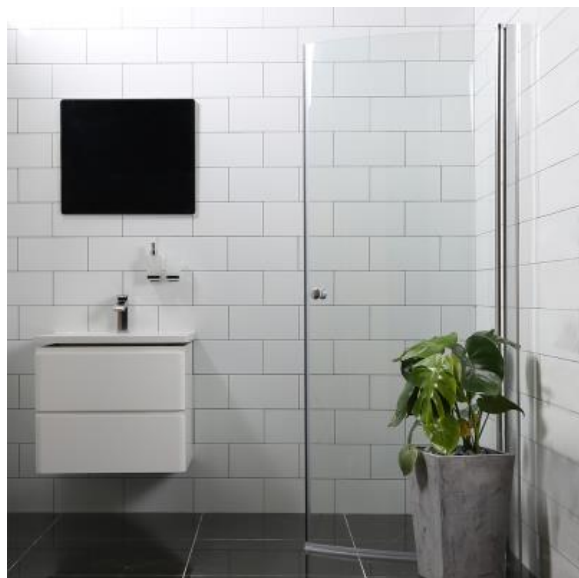

bathlife®

pdf.articlenumber 40728446

PDF.SPECIFICATION

productheader_atr_nr

EAN 7330027156330

productheader_prod_matt_vikt

Height (mm) 1900

Width 700

Glass thickness (mm) 6

Net weight (kg) 17

Left/right model vansterhoger

productheader_mtrl_ytbeh

Main material Safety glass

Color Nickel

productheader_forp_matt_vikt

Package width (m) 0,060

Package height(m) 2,090

Package depth(m) 0,800

Package weight(kg) 19,500

productheader_ovr

Against the wall

DynamicPDF