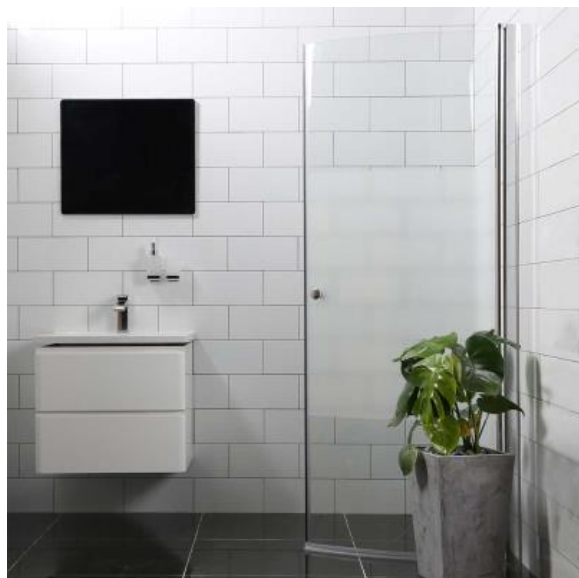

bathlife®

pdf.articlenumber 40790607

PDF.SPECIFICATION

productheader_atr_nr

EAN

7330027157184

productheader_prod_matt_vikt

Width

900

Left/right model

vansterhoger

Yes

productheader_mtrl_ytbeh

Main material

Safety glass

Color

Silver

productheader_stand_klassific

productheader_forp_matt_vikt

Package width (m)

0,060

Package height(m)

2,090

Package depth(m)