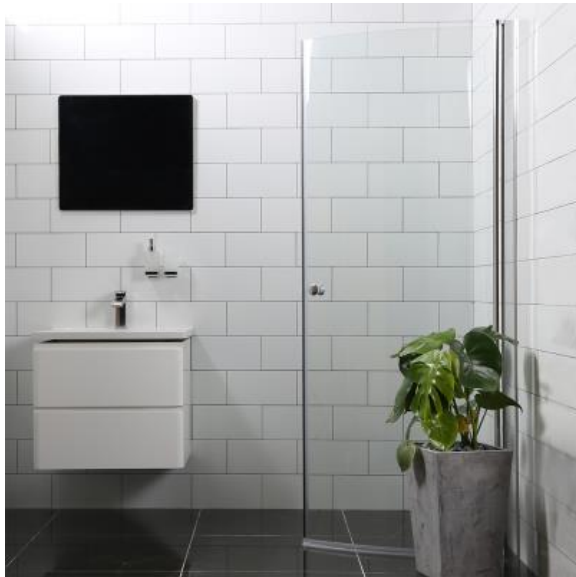

bathlife®

pdf.articlenumber 40728447

PDF.SPECIFICATION

productheader_atr_nr

EAN

7330027156347

productheader_prod_matt_vikt

Height (mm)

1900

Width

800

Glass thickness (mm)

6

Net weight (kg)

19,2

Left/right model

vansterhoger

productheader_mtrl_ytbeh

Main material

Safety glass

Color

Nickel

productheader_forp_matt_vikt

Package width (m)

0,060

Package height(m)

2,090

Package depth(m)

0,900

Package weight(kg)

22,000

productheader_ovr

Against the wall

DynamicPDF