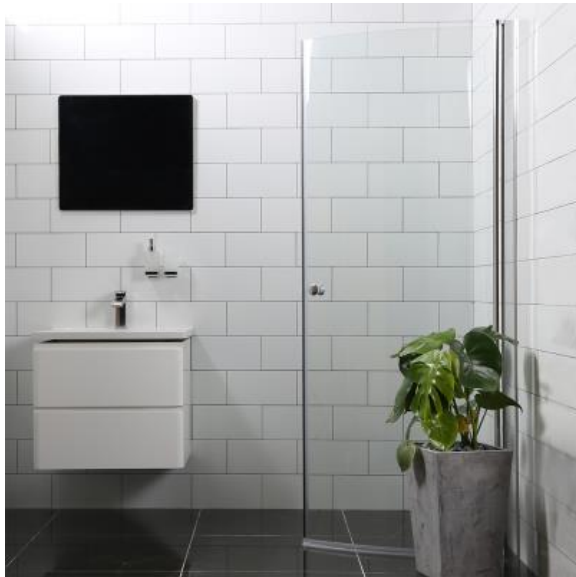

bathlife®

pdf.articlenumber 40728448

PDF.SPECIFICATION

productheader_atr_nr

EAN

7330027156354

productheader_prod_matt_vikt

Height (mm)

1900

Width

900

Glass thickness (mm)

6

Net weight (kg)

21,3

Left/right model

vansterhoger

productheader_mtrl_ytbeh

Main material

Safety glass

Color

Nickel

productheader_forp_matt_vikt

Package width (m)

0,060

Package height(m)

2,090

Package depth(m)

1,000

Package weight(kg)

24,300

productheader_ovr

Against the wall

DynamicPDF