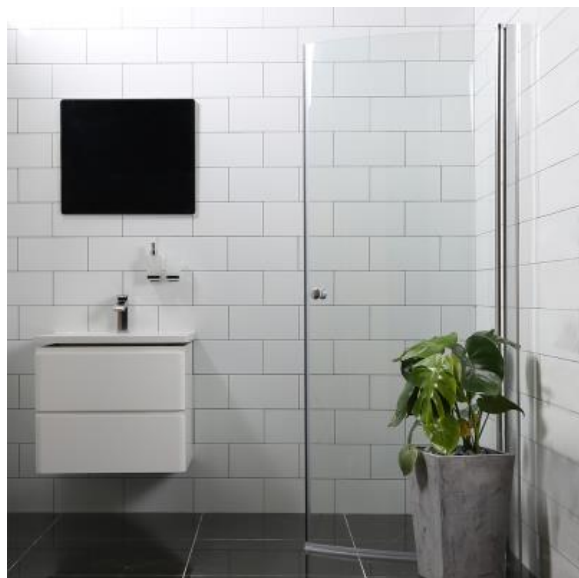

bathlife®

pdf.articlenumber 40728448

PDF.SPECIFICATION

productheader_atr_nr

EAN

7330027156354

productheader_prod_matt_vikt

Height (mm)

1900

Width

900

Glass thickness (mm)

6

Net weight (kg)

21,3

Left/right model

vansterhoger

productheader_mtrl_ytbeh

Main material

Safety glass

Color

Nickel

productheader_stand_klassific

productheader_forp_matt_vikt

Package width (m)

0,060

Package height(m)

2,090

Package depth(m)

1,000

Package weight(kg)

24,300

productheader_ovr

Against the wall

DynamicPDF