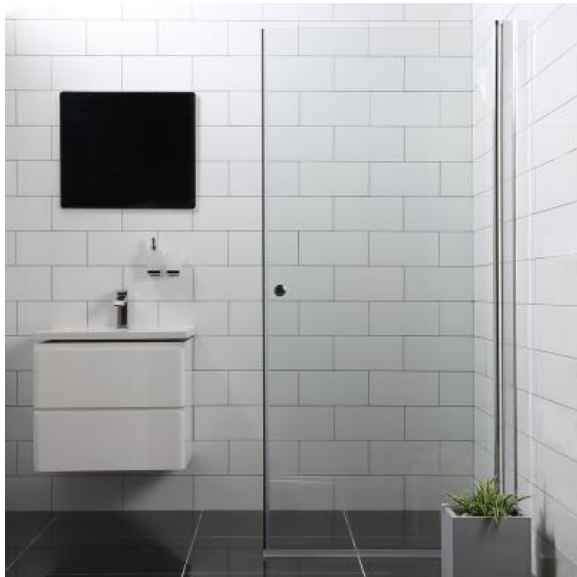

bathlife®

pdf.articlenumber 40728453

PDF.SPECIFICATION

productheader_atr_nr

EAN 728453

productheader_prod_matt_vikt

Height (mm) 1900
Width 900
Glass thickness (mm) 6
Net weight (kg) 26,8

productheader_mtrl_ytbeh

Main material Safety glass
Color Silver

productheader_forp_matt_vikt

Package width (m) 0,060
Package height(m) 2,090
Package depth(m) 1,000
Package weight(kg) 30,000

productheader_ovr

Against the wall

DynamicPDF