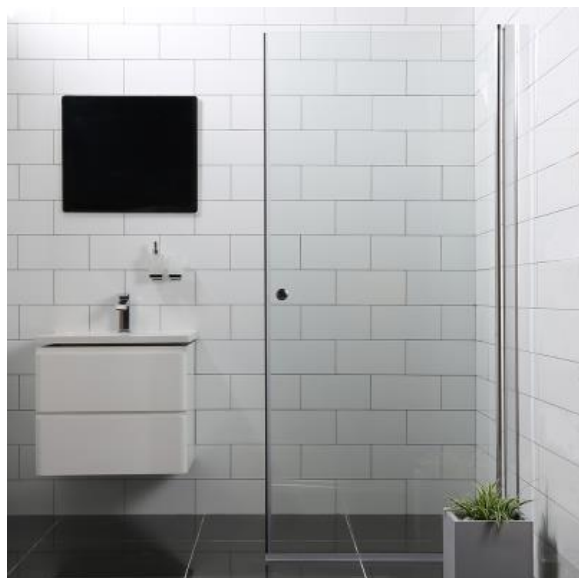

bathlife®

pdf.articlenumber 40728453

PDF.SPECIFICATION

productheader_atr_nr

EAN

7330027156392

productheader_prod_matt_vikt

Height (mm)

1900

Width

900

Glass thickness (mm)

6

Net weight (kg)

26,8

productheader_mtrl_ytbeh

Main material

Safety glass

Color

Silver

productheader_stand_klassific

productheader_forp_matt_vikt

Package width (m)

0,060