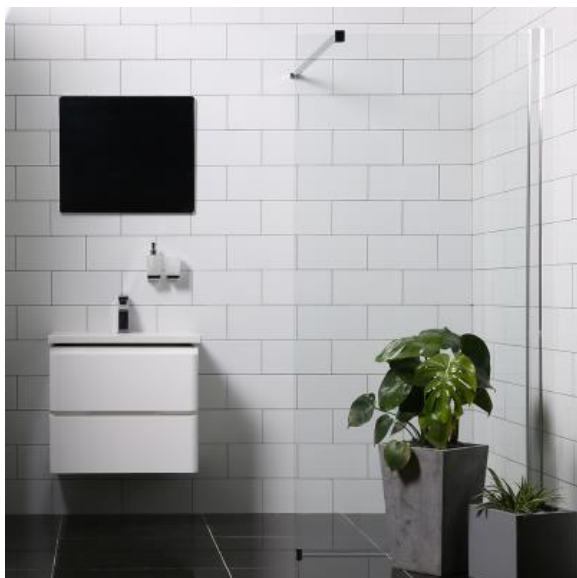

bathlife®

pdf.articlenumber 40728458

PDF.SPECIFICATION

productheader_atr_nr

EAN 7330027156439

productheader_prod_matt_vikt

Height (mm) 1900

Width 900

Glass thickness (mm) 6

Net weight (kg) 32

productheader_mtrl_ytbeh

Main material Safety glass

Glass Clear glass

Color Silver

productheader_forp_matt_vikt

Package width (m) 0,100