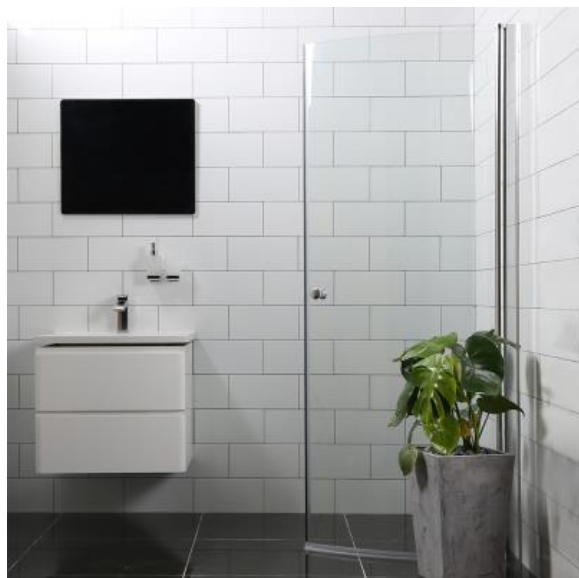

bathlife®

pdf.articlenumber 40728449

PDF.SPECIFICATION

productheader_atr_nr

EAN 7330027156361

productheader_prod_matt_vikt

Height (mm) 1900

Width 1000

Glass thickness (mm) 6

Net weight (kg) 23,5

Left/right model vansterhoger

productheader_mtrl_ytbeh

Main material Safety glass

Color Nickel

productheader_forp_matt_vikt

Package width (m) 0,060

Package height(m) 2,090

Package depth(m) 1,100

Package weight(kg) 26,800

productheader_ovr

Against the wall

DynamicPDF