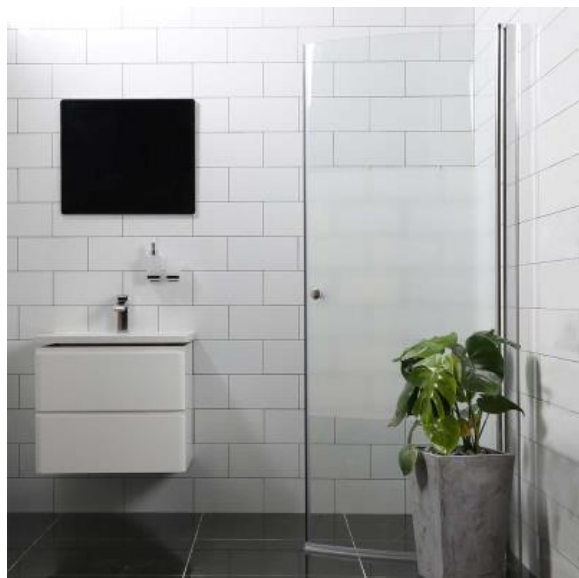

bathlife®

pdf.articlenumber 40790606

PDF.SPECIFICATION

productheader_atr_nr

EAN

7330027157177

productheader_prod_matt_vikt

Width

800

Net weight (kg)

22

Left/right model

vansterhoger

Yes

productheader_mtrl_ytbeh

Main material

Safety glass

Color

Silver

productheader_forp_matt_vikt

Package width (m)

0,060

Package height(m)

2,090