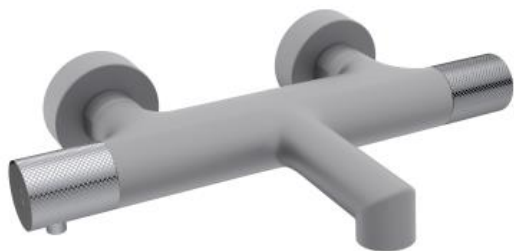

pdf.articlenumber 401053483

PDF.SPECIFICATION

productheader_atr_nr

productheader_prod_matt_vikt

C/C measure, mixer (mm)

Depth (mm)

Height (mm)

Width

productheader_ansi_matt

Connection mixer/shower bar (inch)

150

200

64

294

Yes

productheader_mtrl_ytbeh

Color

Surface finish

productheader_stand_klassific

productheader_forp_matt_vikt

Package width (m)

Package height(m)

Package depth(m)

Package weight(kg)

productheader_ovr

Thermostat

Grey

Matt

0,294

0,064

0,200

2,700