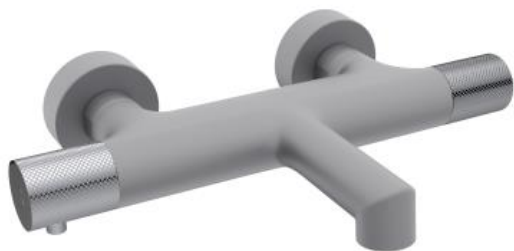

pdf.articlenumber 401053483

PDF.SPECIFICATION

productheader_atr_nr

productheader_prod_matt_vikt

C/C measure, mixer (mm)

Depth (mm)

Height (mm)

Width

Net weight (kg)

productheader_ansi_matt

Connection mixer/shower bar (inch)

150

200

64

294

2,7

Yes

productheader_mtrl_ytbeh

Color

Surface finish

productheader_forp_matt_vikt

Package width (m)

Package height(m)

Package depth(m)

Package weight(kg)

productheader_ovr

Thermostat

Grey

Matt

0,294

0,064

0,200