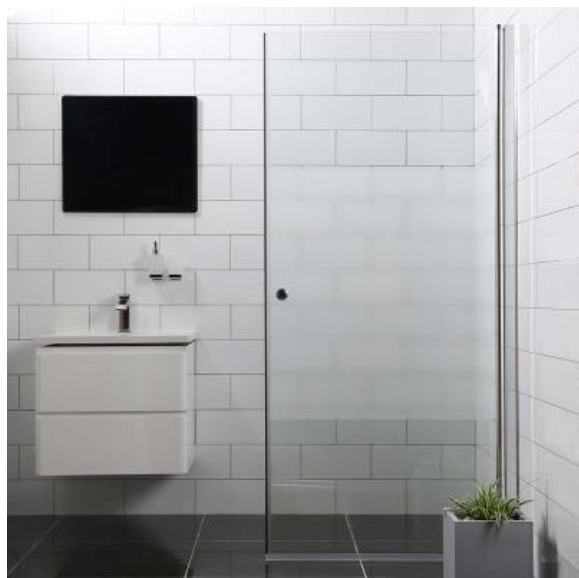

bathlife®

pdf.articlenumber 40790613

PDF.SPECIFICATION

productheader_atr_nr

EAN

7330027157238

productheader_prod_matt_vikt

Width

1000

Left/right model

vansterhoger

Yes

productheader_mtrl_ytbeh

Main material

Safety glass

Color

Silver

productheader_stand_klassific

productheader_forp_matt_vikt

Package width (m)

0,060

Package height(m)

2,090

Package depth(m)