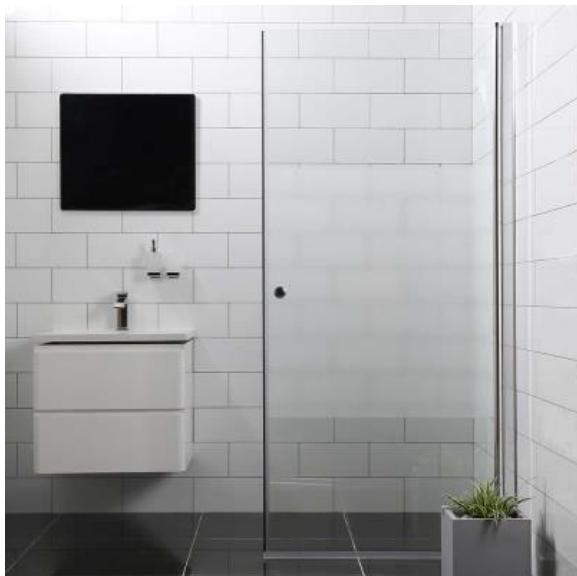

bathlife®

pdf.articlenumber 40790613

PDF.SPECIFICATION

productheader_atr_nr

EAN

7330027157238

productheader_prod_matt_vikt

Width

1000

Net weight (kg)

33

Left/right model

vansterhoger

Yes

productheader_mtrl_ytbeh

Main material

Safety glass

Color

Silver

productheader_forp_matt_vikt

Package width (m)

0,060

Package height(m)

2,090

Package depth(m)

1,100

Package weight(kg)

33,000

productheader_ovr

Against the wall

DynamicPDF