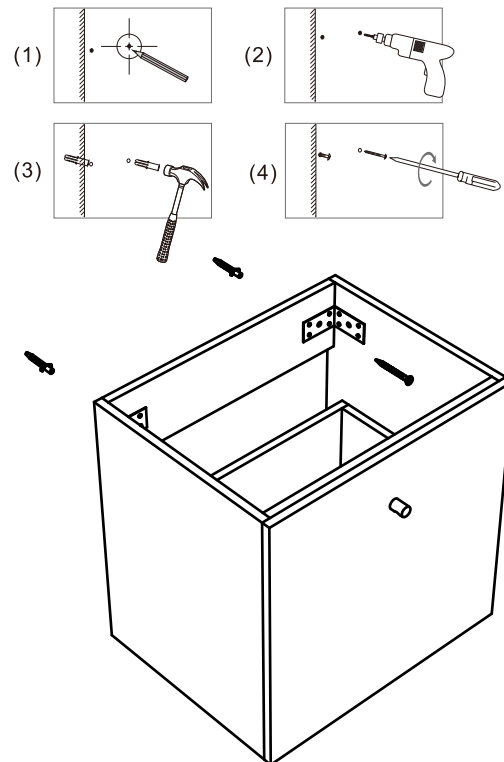

# MODEL: Fröjd 520

bathlife®

OF SWEDEN

NO.	Cabinet(1PC)	Basin(1PC)	Handle (1PC)	Screw (1PC)	Pop up (1PC)	Rawplug (2PCS)	Screw (2PCS)
Image							

1.

2.

3.

4.