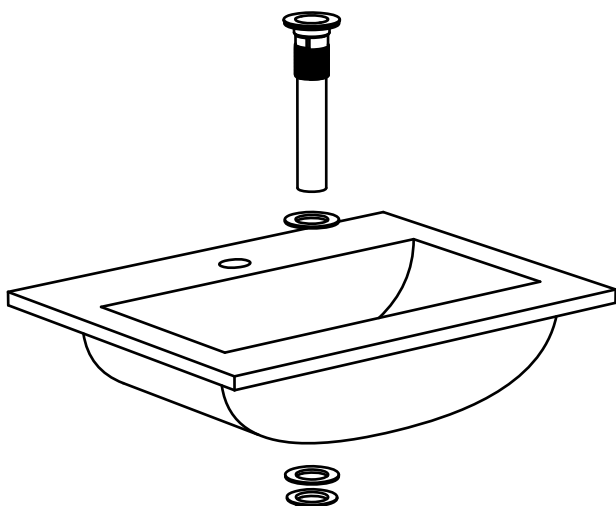

# MODEL: Fröjd 520

bathlife®

OF SWEDEN

NO.	Cabinet(1PC)	Basin(1PC)	Handle (1PC)	Screw (1PC)	Pop up (1PC)	Rawplug (2PCS)	Screw (2PCS)
Image							

1.

2.

3.

4.