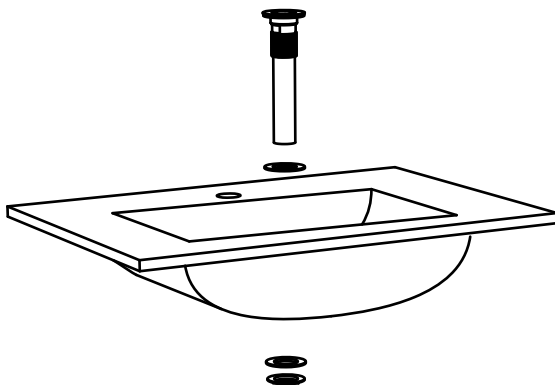

MODEL: Fröjd 620

bathlife®

OF SWEDEN

NO.	Cabinet(1PC)	Basin(1PC)	Handle (1PC)	Screw (1PC)	Pop up (1PC)	Rawplug (2PCS)	Screw (2PCS)
Image							

1.

2.

3.

4.