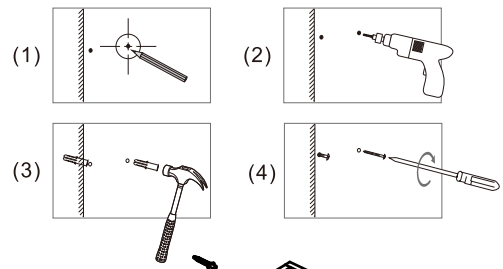

MODEL: Fröjd 620

bathlife®

OF SWEDEN

NO.	Cabinet(1PC)	Basin(1PC)	Handle (1PC)	Screw (1PC)	Pop up (1PC)	Rawplug (2PCS)	Screw (2PCS)
Image							

1.

2.

3.

4.