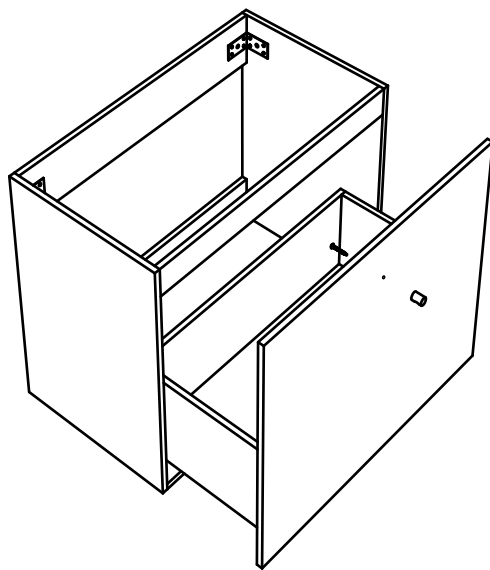

MODEL: Fröjd 620

bathlife®

OF SWEDEN

NO.	Cabinet(1PC)	Basin(1PC)	Handle (1PC)	Screw (1PC)	Pop up (1PC)	Rawplug (2PCS)	Screw (2PCS)
Image							

1.

2.

3.

4.