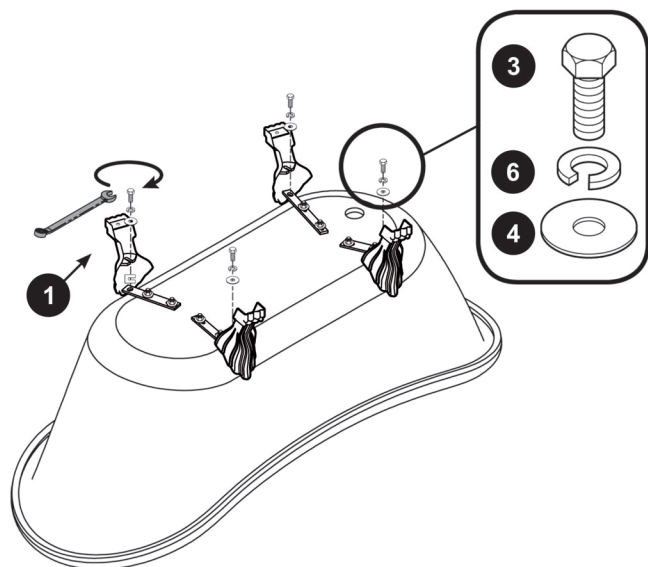

# bathlife®

OF SWEDEN

ITEM	DESCRIPTION	PHOTOS	Qty	ITEM	PHOTOS	DESCRIPTION	Qty
1	Leg		4	6		M12 Lock washer	4
2	Leg bracket		4	7		M10 Nut	8
3	M12 Mach screw		4	8		Claw foot adjust	4
4	M12 Flat washer		4				
5	M10 Flat washer		8				