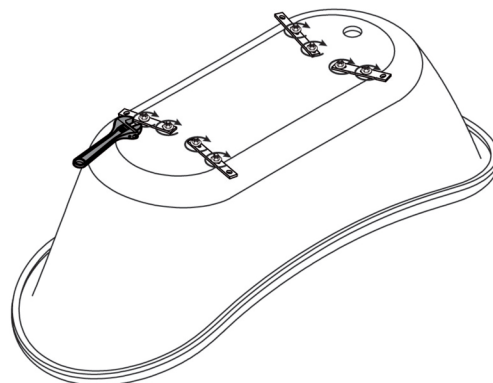

# bathlife®

OF SWEDEN

ITEM	DESCRIPTION	PHOTOS	Qty	ITEM	PHOTOS	DESCRIPTION	Qty
1	Leg		4	6		M12 Lock washer	4
2	Leg bracket		4	7		M10 Nut	8
3	M12 Mach screw		4	8		Claw foot adjust	4
4	M12 Flat washer		4				
5	M10 Flat washer		8				