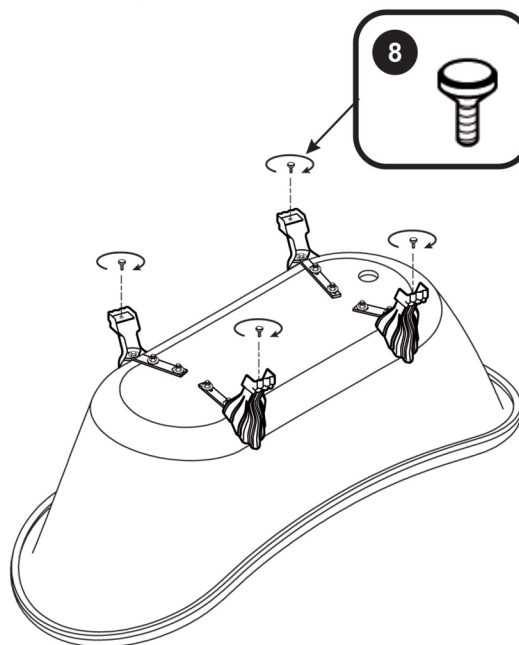

# bathlife®

OF SWEDEN

ITEM	DESCRIPTION	PHOTOS	Qty	ITEM	PHOTOS	DESCRIPTION	Qty
1	Leg		4	6		M12 Lock washer	4
2	Leg bracket		4	7		M10 Nut	8
3	M12 Mach screw		4	8		Claw foot adjust	4
4	M12 Flat washer		4				
5	M10 Flat washer		8				