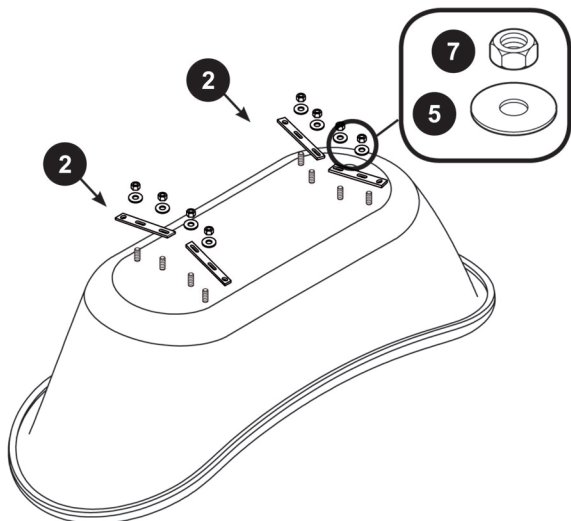

# bathlife®

OF SWEDEN

ITEM	DESCRIPTION	PHOTOS	Qty	ITEM	PHOTOS	DESCRIPTION	Qty
1	Leg		4	6		M12 Lock washer	4
2	Leg bracket		4	7		M10 Nut	8
3	M12 Mach screw		4	8		Claw foot adjust	4
4	M12 Flat washer		4				
5	M10 Flat washer		8				